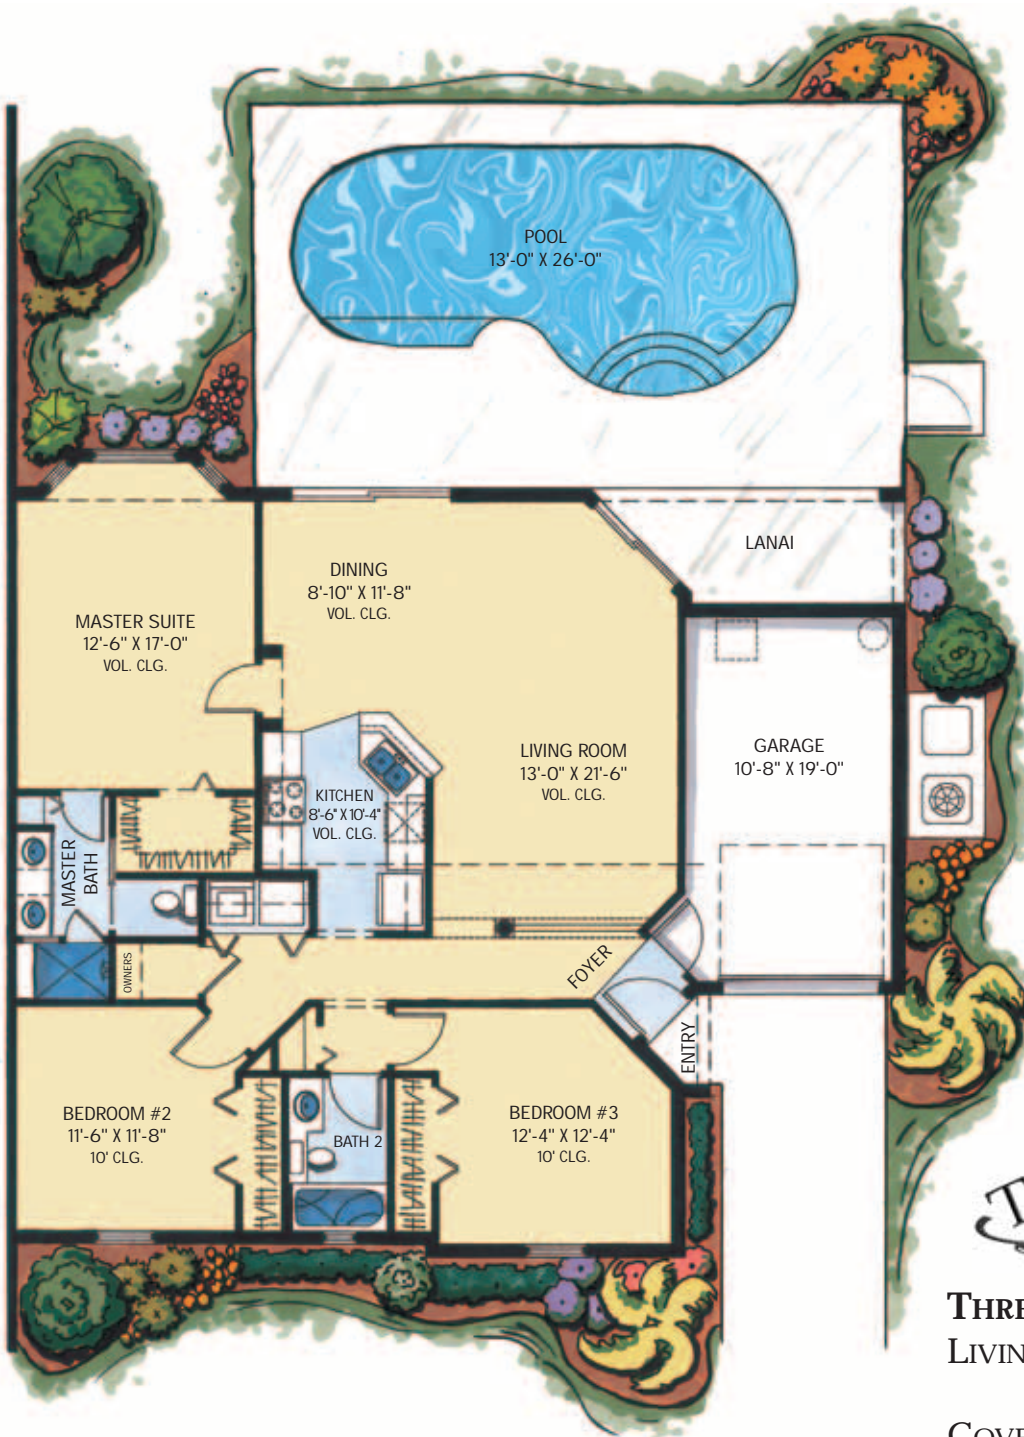

# The Aster

Right

TUSCAN HILLS

<b>THREE BEDROOM • 2 BATH</b>	
LIVING AREA	1402 SQ. FT.
COVERED ENTRY	11 SQ. FT.
GARAGE	233 SQ. FT.
LANAI	81 SQ. FT.
<hr/>	
TOTAL UNDER ROOF	1727 SQ. FT.

## COURTYARD VILLAS

RIGHT ELEVATIONS

LEFT ELEVATIONS