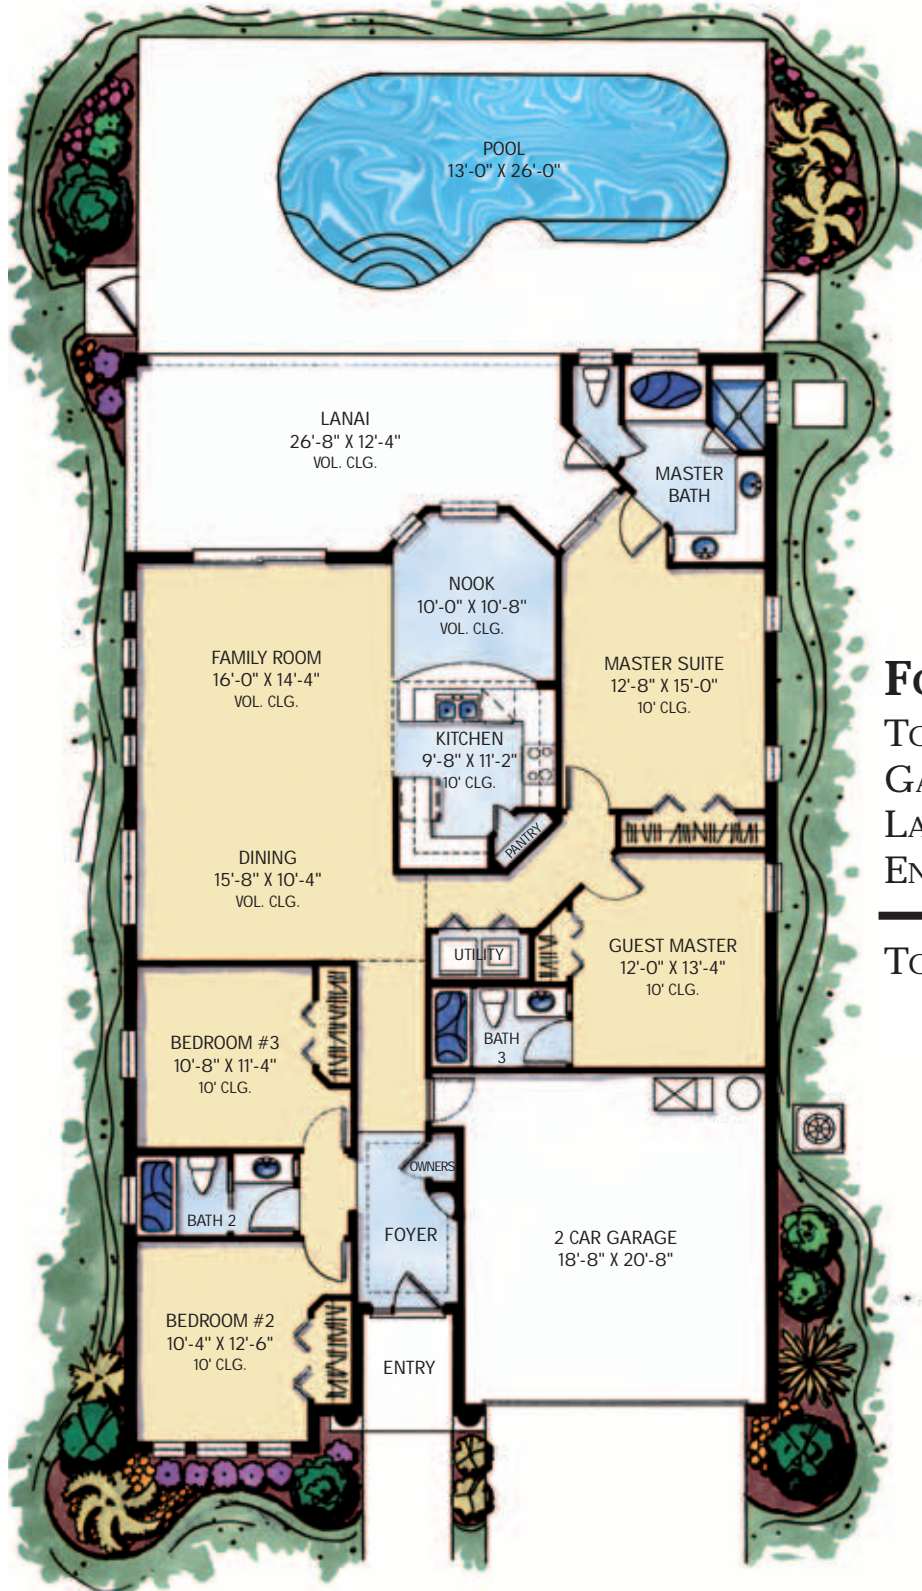

The Jasmine 4

TUSCAN HILLS

FOUR BEDROOM • 3 BATH

TOTAL LIVING	1887 SQ. FT.
GARAGE	423 SQ. FT.
LANAI	321 SQ. FT.
ENTRY	36 SQ. FT.

TOTAL UNDER ROOF 2667 SQ. FT.

The Jasmine 4

ELEVATION "A"

ELEVATION "B"

ELEVATION "C"